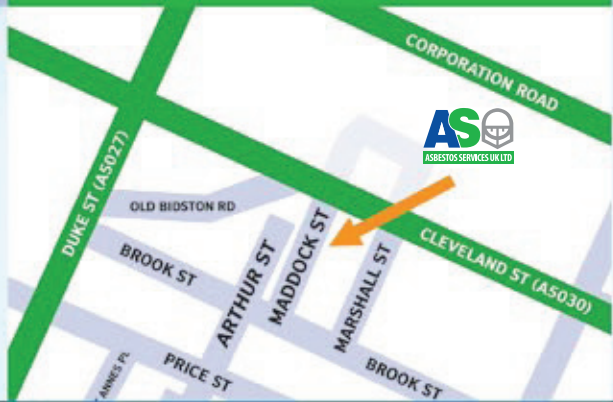

Visit our website: www.asbestosservices.uk.com