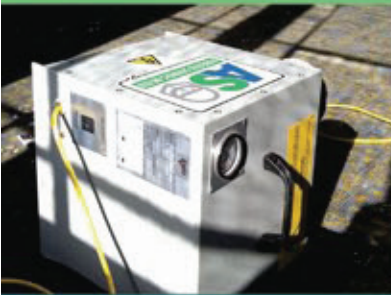

Visit our website: www.asbestosservices.uk.com