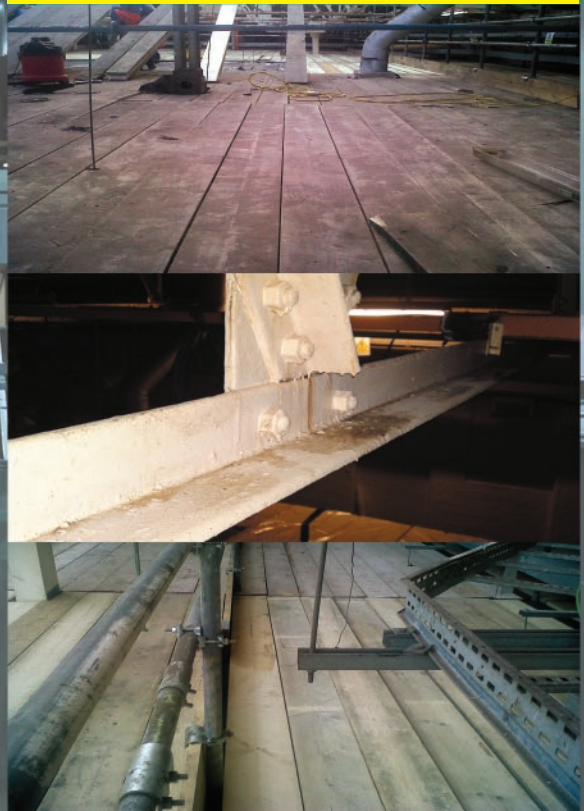

Asbestos emergency after parapet wall collapses onto the roof of A Block

Asbestos Services were called to Jacobs on an emergency call after a parapet wall had collapsed and fell onto the roof in A Block. The wall had collapsed due to high winds and a 30 meter section of bricks and rubble estimated at 4 tonnes, had fell through onto the production floor. High level asbestos ceiling panels located within A block had been smashed to pieces with large amounts of debris spread over an area of 4000 m2.

AS (UK) immediately sealed the area off and marked it as a no entry zone until an action plan was drafted and the clean up operation programmed. The task in hand was to clear all food items within the zone which had been contaminated with asbestos and general debris, all asbestos was removed and a major fine clean operation was carried using 14 operatives which included the stripping down of ovens and machines to clean all debris from moving parts to completely eliminate any future risks.

The operation was overseen on a constant basis by independent analytical company who confirmed the area to be safe before being handed back to the client.